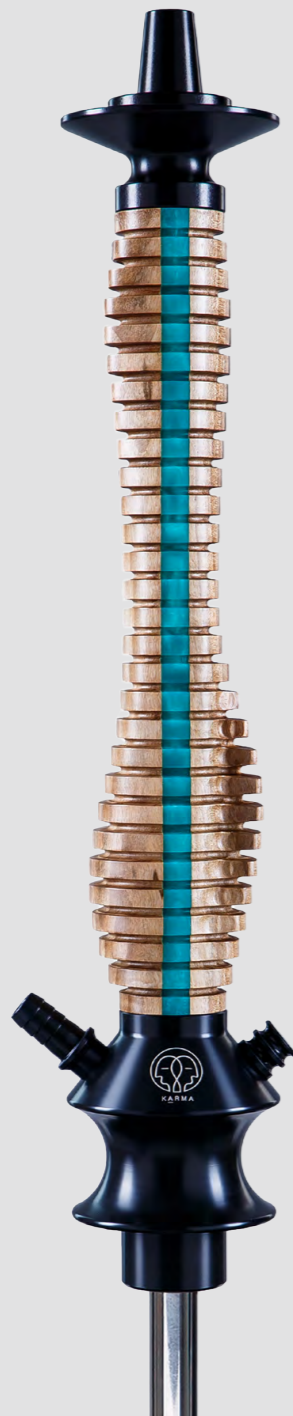

KARMA
HOOKAH SHAFTS

LINE

SERIES