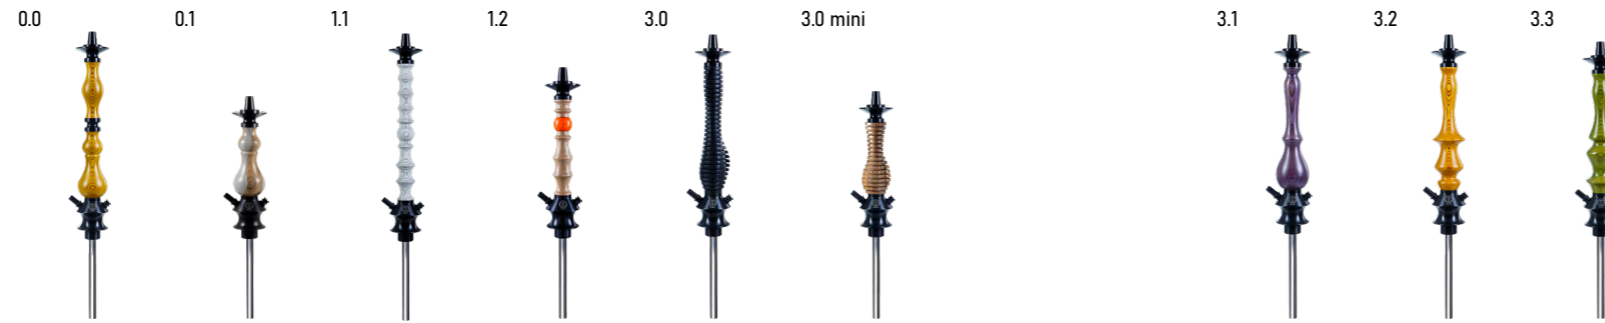

PRODUCT RANGE

SHAFTS SERIES
CLASSIC

SHAFTS SERIES
LINE