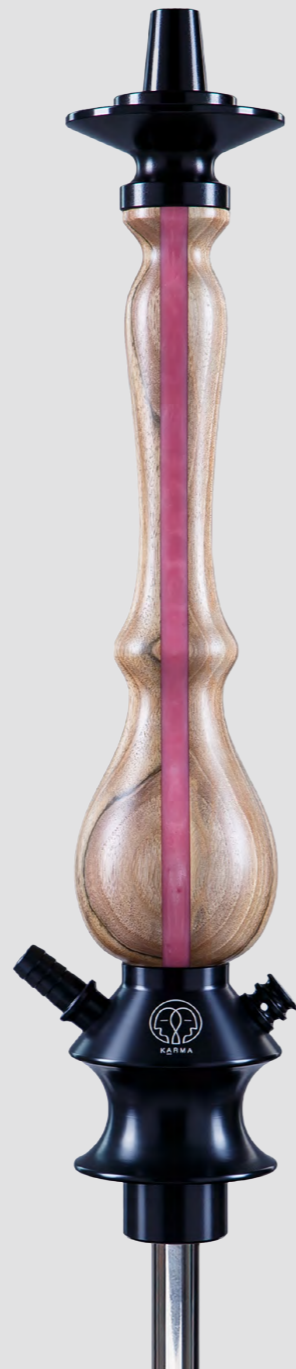

PURGE VALVE* — POLYACETAL / ALUMINIUM

VALVE BALL — PLASTIC

BASE AND CONNECTOR* — POLYACETAL / ALUMINIUM

INNER TUBE — MEDICAL STAINLESS STEEL

*depends on model

SEAT DIAMETER
FOR TRAY — 44 mm

BASE DIAMETER
TOP — 79 mm
BOTTOM — 75 mm

black

* Handcrafted product: natural variations in wood grain and color may occur

CLASSIC SERIES - SHAFT MODEL 3.1 / 3.2 / 3.3

HEIGHT

65 cm

WOODEN DECOR*

birch, covered with protective varnish

COLORS

-  yellow
-  green
-  red
-  brown
-  blue
-  black

* Handcrafted product: natural variations in wood grain and color may occur

KARMA
HOOKAH SHAFTS

LINE

SERIES

LINE SERIES - SHAFT MODEL 3.0 / 3.0 MINI

HEIGHT
66 cm / 53 cm