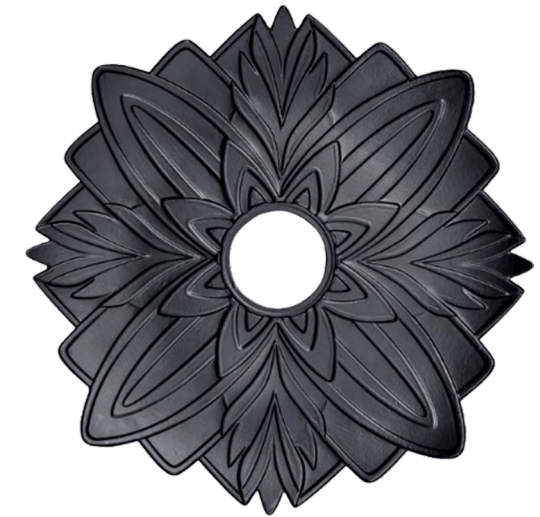

* Handcrafted product: natural variations in wood grain and color may occur

HOOKAH ACCESSORIES -
TRAYS CLASSIC

CLASSIC

BRAZILIAN

FLORA

FEATHER

DIMENSIONS

INNER Ø – 4.5 cm
OUTER Ø – 25 cm

MATERIAL*

aluminum

*covered with two layers
of powder paint, can resist
temperatures up to 300° C

HOOKAH ACCESSORIES - TRAYS BRONZE

LOTUS

MIRAGE

DIMENSIONS

INNER Ø – 4,5 cm
OUTER Ø – 25 cm