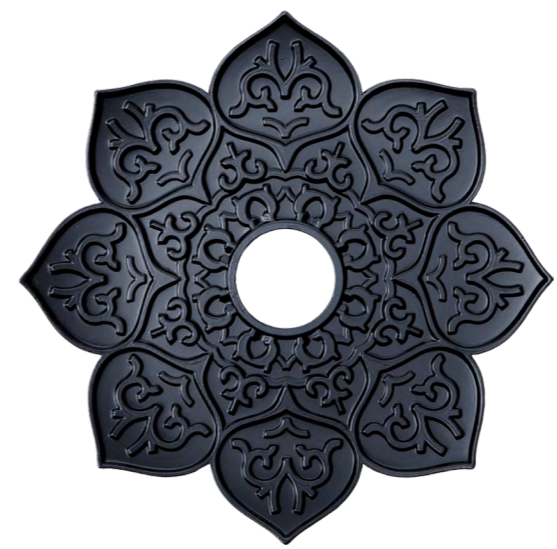

* Handcrafted product: natural variations in wood grain and color may occur

HOOKAH ACCESSORIES -
TRAYS CLASSIC

CLASSIC

BRAZILIAN

FLORA

FEATHER

DIMENSIONS

INNER Ø – 4.5 cm
OUTER Ø – 25 cm