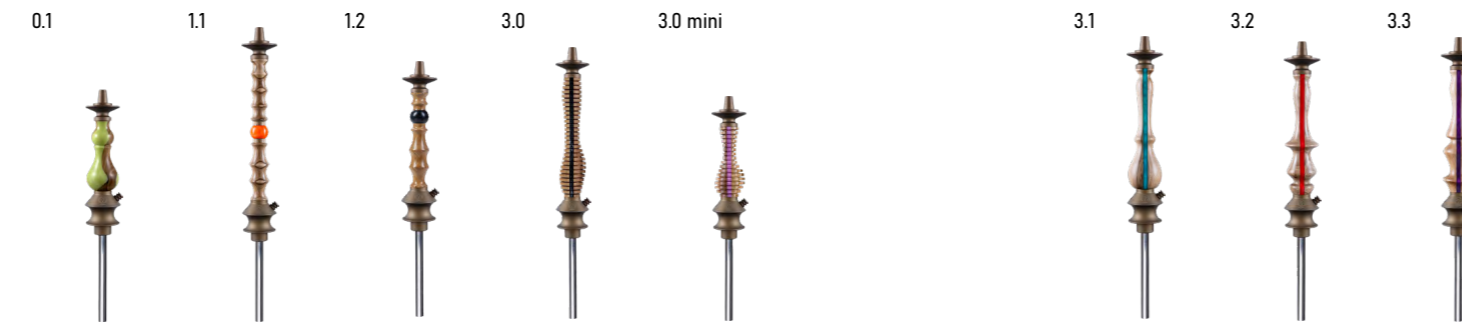

PRODUCT RANGE

SHAFTS SERIES
CLASSIC

TRAYS

MOUTHPIECES

SHAFTS SERIES
LINE

BOWLS

GLASSES

SHAFTS SERIES
BRONZE