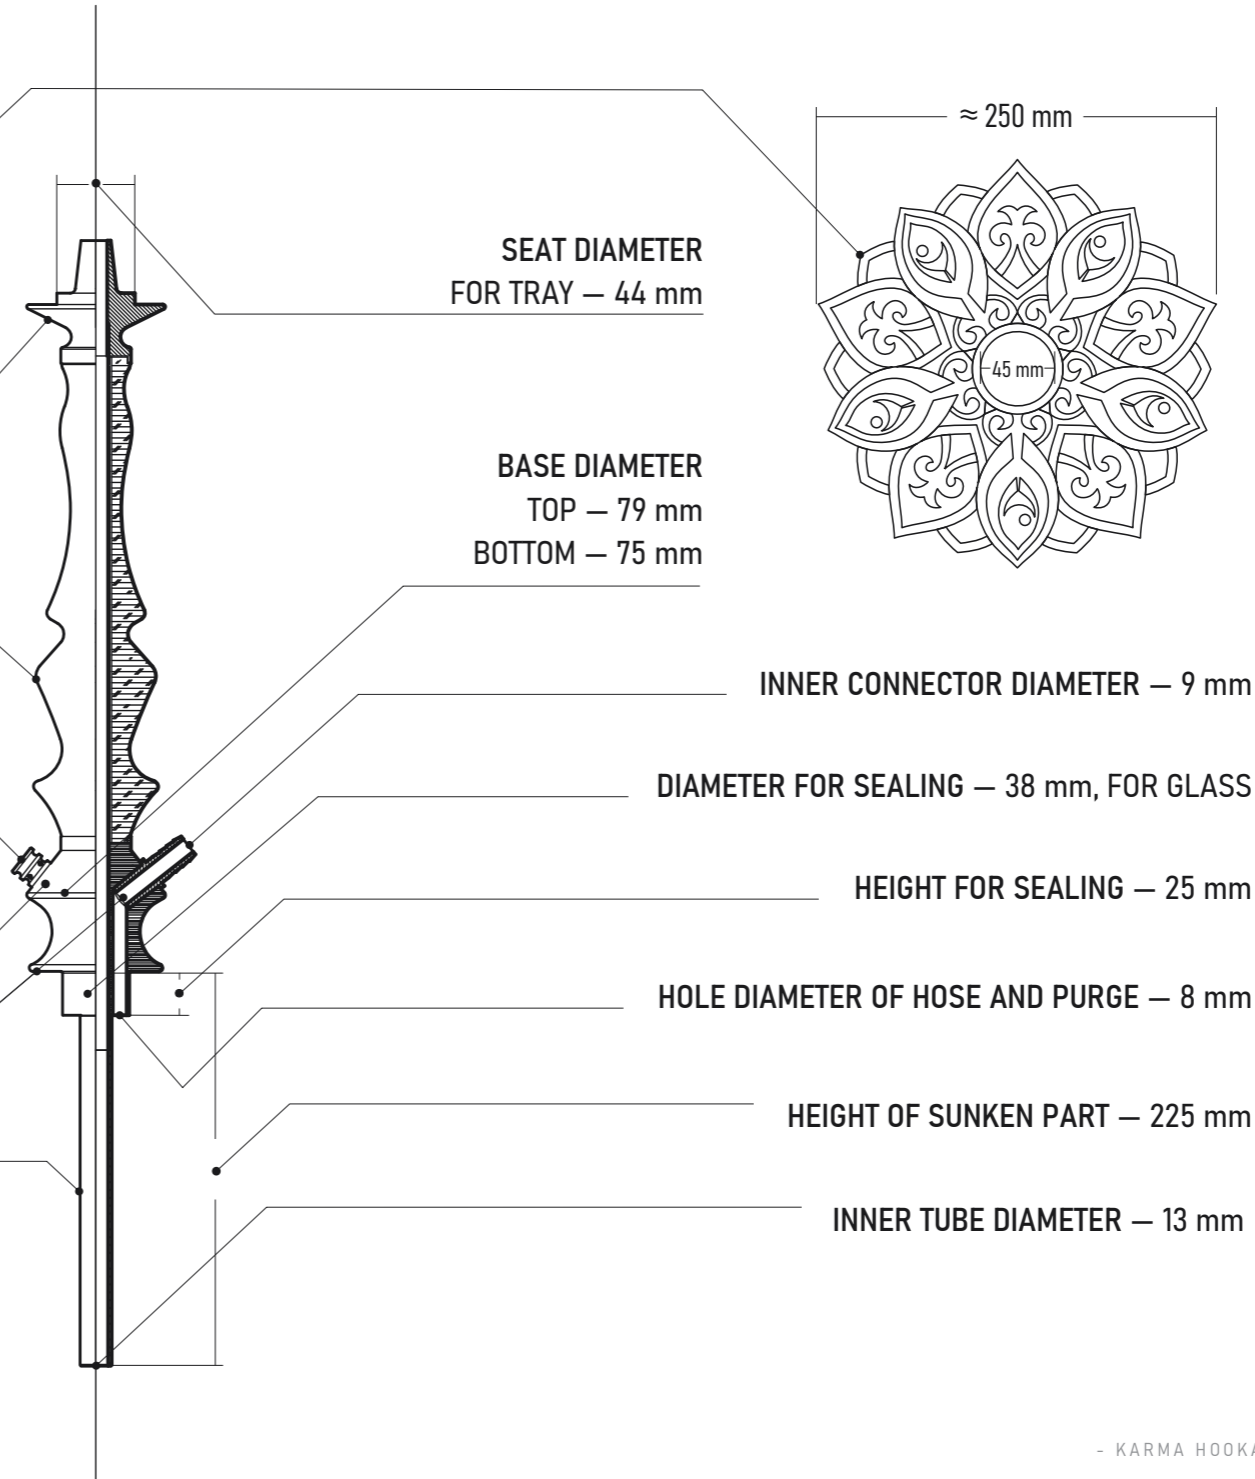

PURGE VALVE* — POLYACETAL / ALUMINIUM

VALVE BALL — PLASTIC

BASE AND CONNECTOR* — POLYACETAL / ALUMINIUM

INNER TUBE — MEDICAL STAINLESS STEEL

*depends on model

SEAT DIAMETER
FOR TRAY — 44 mm

BASE DIAMETER
TOP — 79 mm
BOTTOM — 75 mm