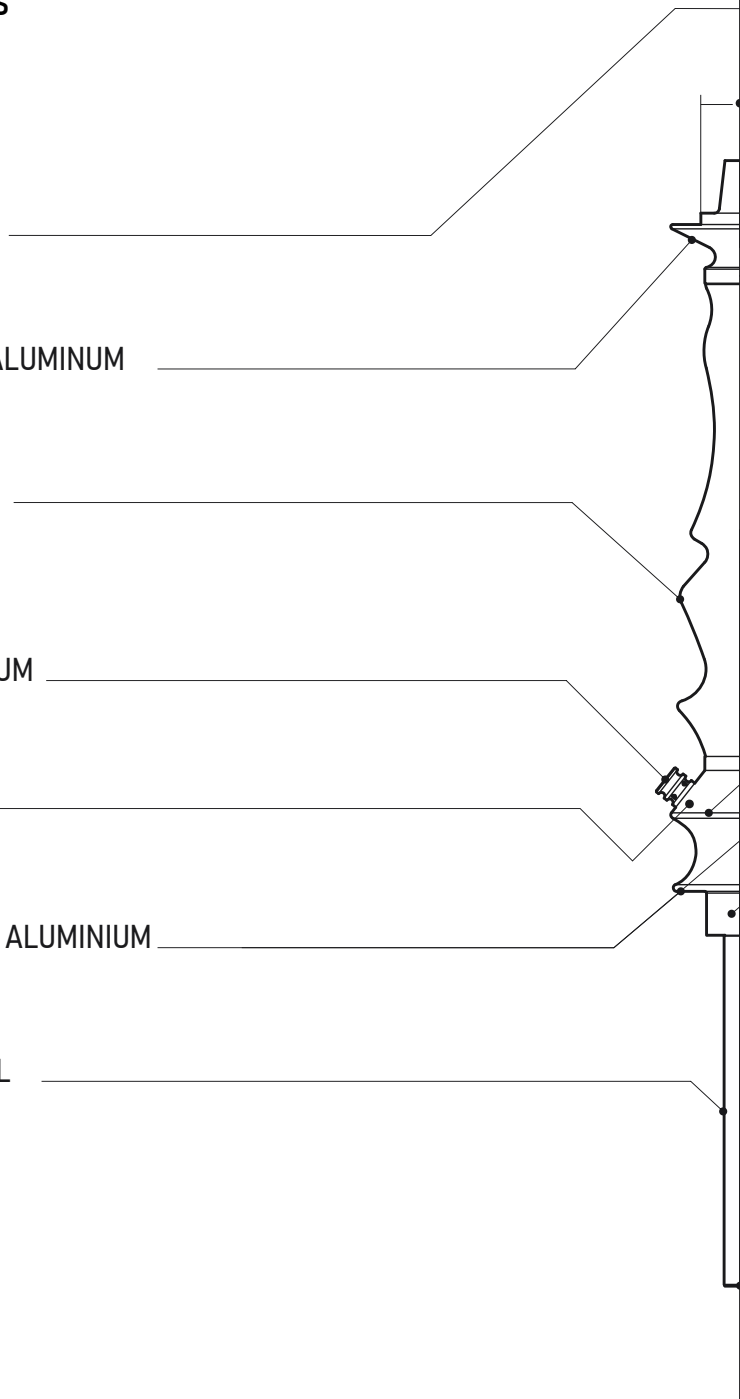

PURGE VALVE* — POLYACETAL / ALUMINIUM

VALVE BALL — PLASTIC

BASE AND CONNECTOR* — POLYACETAL / ALUMINIUM

INNER TUBE — MEDICAL STAINLESS STEEL

*depends on model

|

KARMA
HOOKAH SHAFTS

CLASSIC