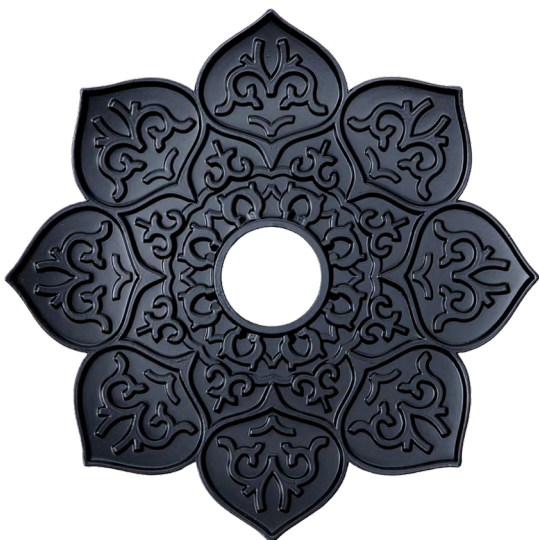

HOOKAH ACCESSORIES - TRAYS CLASSIC

CLASSIC

BRAZILIAN

FLORA

FEATHER

DIMENSIONS

INNER Ø – 4.5 cm

OUTER Ø – 25 cm